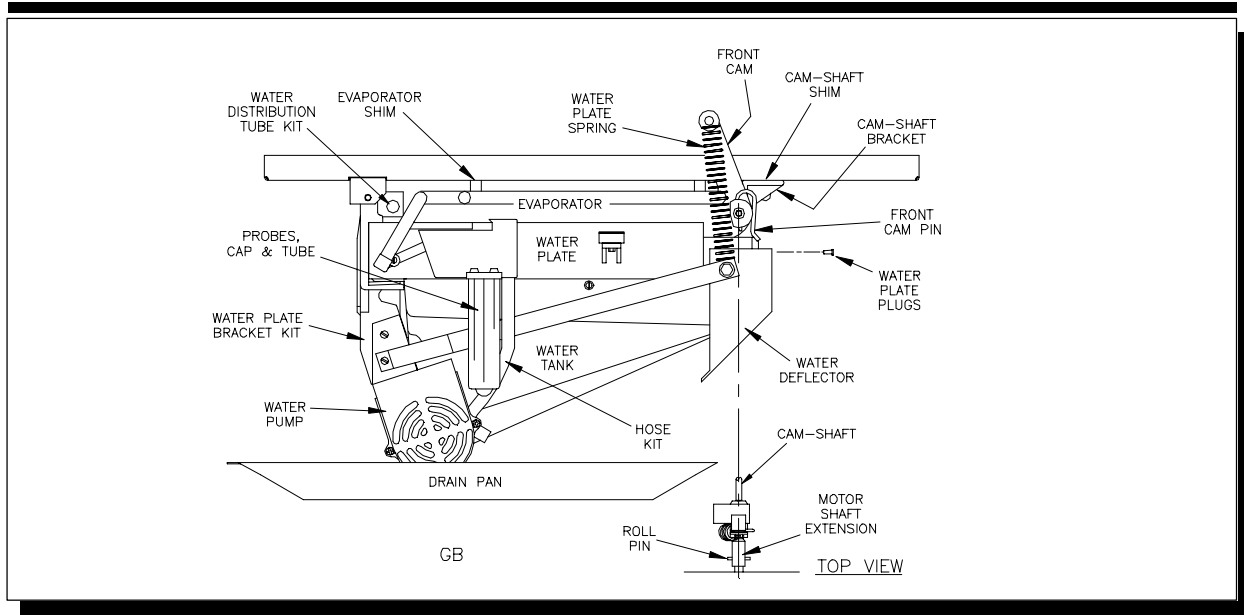

Parts List-Pictorial

Part Number	Description	Part Number	Description
GAR-00203	Water Tank	GBR-00580	Cam Shaft Shim (2 thin-2 thick)
GBR-00111	Evaporator Shim (10)	GBR-00668	Ice Chute (not shown)
GBR-00113	Evaporator Spacer, "C" or "HK", 4 req'd. (not shown)	GBR-00909	Water Plate Spring (2 req'd.)
GBR-00126	Evaporator Spacer, "K", 4 req'd. (not shown)	GBR-00937	Cam Shaft Bracket (2 req'd.)
GBR-00148	Evaporator (C)	GBR-00942	Cam Shaft
GBR-00153	Evaporator (K)	GBR-00949	Rear Cam (not shown)
GBR-00167	Evaporator (HK)	GBR-00951	Water Plate Spring Boss
GBR-00200	Water Plate (C)	GBR-00959	Roll Pin (10)
GBR-00202	Water Deflector	GBR-00969	Front Cam
GBR-00208-B	Water Pump (GB421/431/441/451)	GBR-02087	Hose Kit
GBR-00208-FF-B	Water Pump (GB427/437/ 447/457/627/637/647/657)	102 1100 01	Drain Pan Assembly
GBR-00223	Water Plate Plugs (12)	102 1127 02	WaterPump (GB434/444/454/624/634/ 644/654/1220/1240/1250)
GBR-00245	Water Tank Screen (not shown)	102 1209 01	Motor Shaft Extension
GBR-00270	Water Plate (HK & K)	102 1210 01	Front Cam Pin (5)
GBR-00282-06	Water Plate Bracket Kit (front & rear)	102 1211 01	Ice Deflector (not shown)
GBR-00403	Water Distrib. Tube Kit	102 1216 01	Probes, Cap & Tube