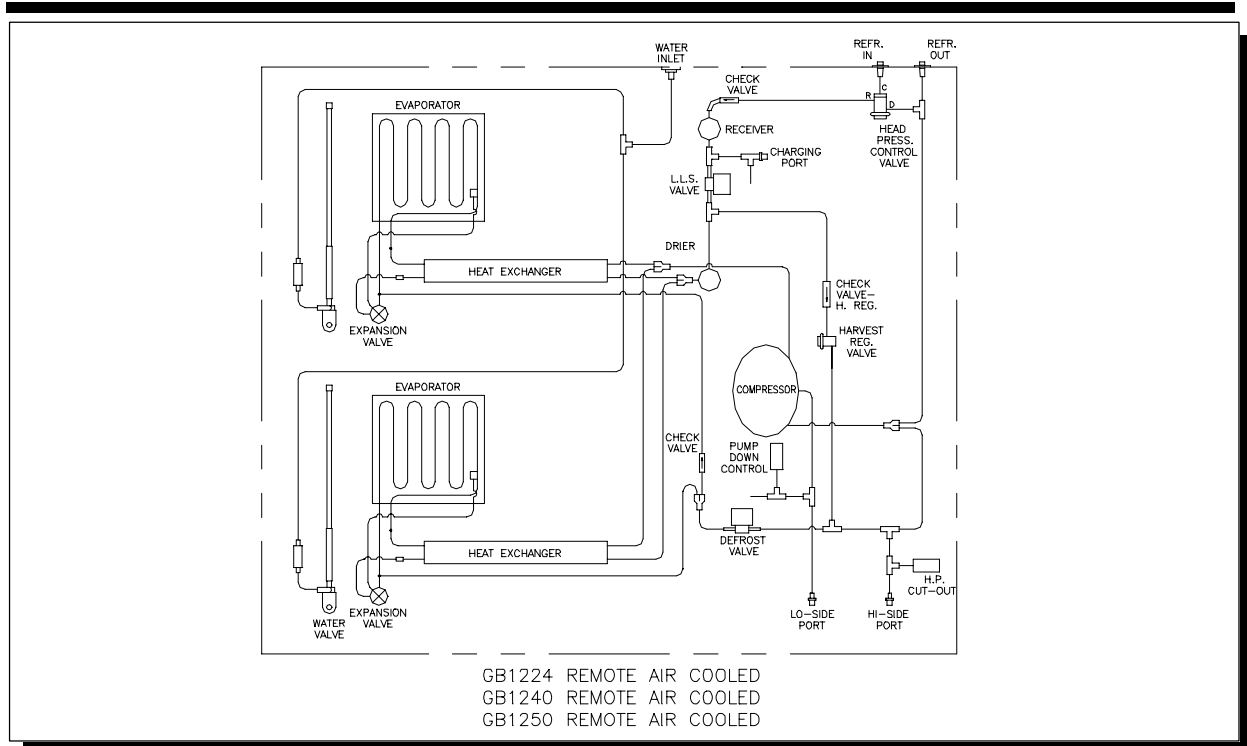

# Parts List-Pictorial

Part Number	Description	Part Number	Description
GBR-00148	Evaporator (C)	102 1012 01	Defrost & Liquid Line Solenoid Coil
GBR-00153	Evaporator (K)	102 1023 02	Receiver
GBR-00167	Evaporator (HK)	102 1052 02	Pump-down control, direct connection (GB1250R)
GBR-01376-FF	Water Valve	102 1055 01	High Pressure Cutoff, Manual reset, R-502/404a
GBR-01379	Strainer	102 1071 01	Drier
GBR-01889	Refrigerant Inlet Fitting 3/8"	102 1166 02	Check Valve, Harvest Regulator
GBR-01890	Refrigerant Discharge Fitting 1/2"	102 1191 22	Compressor (GB1254)
GBR-02290	Check Valve	102 1191 23	Compressor (GB1255)
GBR-02351	Head Press. Control Valve	102 1191 30	Compressor (GB1258)
GBR-02359	Expansion Valve	102 1220 01	Harvest Regulator Valve
GBR-03370	Pump Down Control, Cap. tube connection (GB1220/1240R)	102 1242 09	Comp. Repl. Kit (GB1224/1244 Br. to Tec.)
102 1010 01	Liquid Line Solenoid Valve Body	102 1242 10	Comp. Repl. Kit (GB1225/1245 Br. to Tec.)
102 1010 02	Defrost Valve Body		