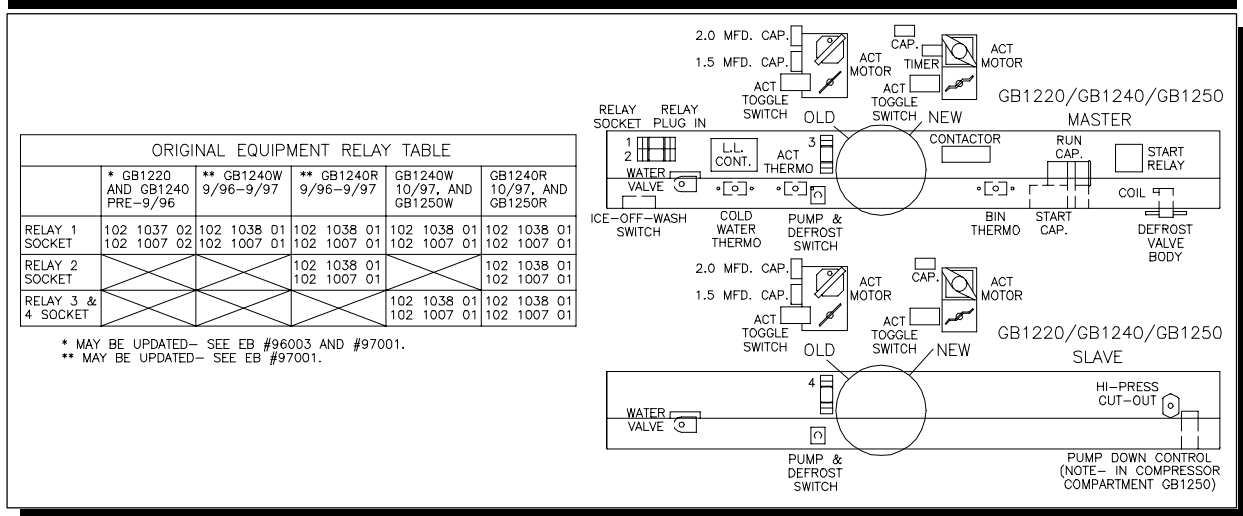

Parts List-Pictorial

ORIGINAL EQUIPMENT RELAY TABLE					
	* GB1220 AND GB1240 FRE-9/96	** GB1240W 9/96-9/97	** GB1240R 9/96-9/97	GB1240W 10/97, AND GB1250W	GB1240R 10/97, AND GB1250R
RELAY 1 SOCKET	102 1037 02 102 1007 02	102 1038 01 102 1007 01	102 1038 01 102 1007 01	102 1038 01 102 1007 01	102 1038 01 102 1007 01
RELAY 2 SOCKET					
RELAY 3 & 4 SOCKET				102 1038 01 102 1007 01	102 1038 01 102 1007 01

* MAY BE UPDATED- SEE EB #96003 AND #97001.
** MAY BE UPDATED- SEE EB #97001.

Part Number	Description	Part Number	Description
GBR-00813	Bin Thermo. 120" cap. tube	102 1036 01	Contactora, 1-pole (1 phase)
GBR-00814	Actuator Thermostat	102 1036 02	Contactora, 2-pole (3 phase)
GBR-00826	Capacitor 1.5 Mfd. <u>Old</u> act. motor	102 1037 02	Relay-Plug in, 3-pole (GB1220)
GBR-00837	Cold Water Thermostat	102 1038 01	Relay-Plug in, 2-pole (GB1240/1250)
GBR-00856	Bin Thermo. 66" cap. tube	102 1047 04	Start relay (GB1254)
GBR-00897	Actuator Toggle Switch	102 1052 02	Pump-down cont., direct connection (GB1250R)
GBR-00972	Act. Motor <u>Old</u> (GB1220 Master), OBS.	102 1053 01	ICE-OFF-WASH Switch
GBR-01376-FF	Water Valve	102 1055 01	High Pressure Cutoff, Manual reset, R-502/404a
GBR-01395-05	Run Cap. (GB1224)	102 1142 01	Liquid Level Control
GBR-02353-01	Start relay (GB1224/1244)	102 1195 05	Start Cap. (GB1244)
GBR-02353-02	Start Cap. (GB1224)	102 1195 09	Start Cap. (GB1254)
GBR-03110-01	Modified Rotor (GB1220 Master) <u>Old</u> Master act. motor	102 1197 05	Run Cap. (GB1244)
GBR-03153	Actuator Motor <u>Old</u>, Slave OBS	102 1197 06	Run Cap. (GB1254)
GBR-03370	Pump Down Cont., Cap. tube connection (GB1220/1240R)	102 1217 01	P. & D. Switch (Master & Slave)
102 1007 01	Relay Socket, 2-pole (GB1240/1250)	102 1223 01	Capacitor 2.0 Mfd. <u>Old</u> act. motor
102 1007 02	Relay Socket, 3-pole (GB1220)	102 1238 02	Act. Motor, <u>New</u>, 2 required
102 1010 01	Defrost Valve Body	102 1239 02	Master Actuator Motor Timer, <u>New</u>
102 1012 01	Defrost Valve Coil	102 1241 02	Actuator Motor Capacitor, 1 Mfd., <u>New</u>