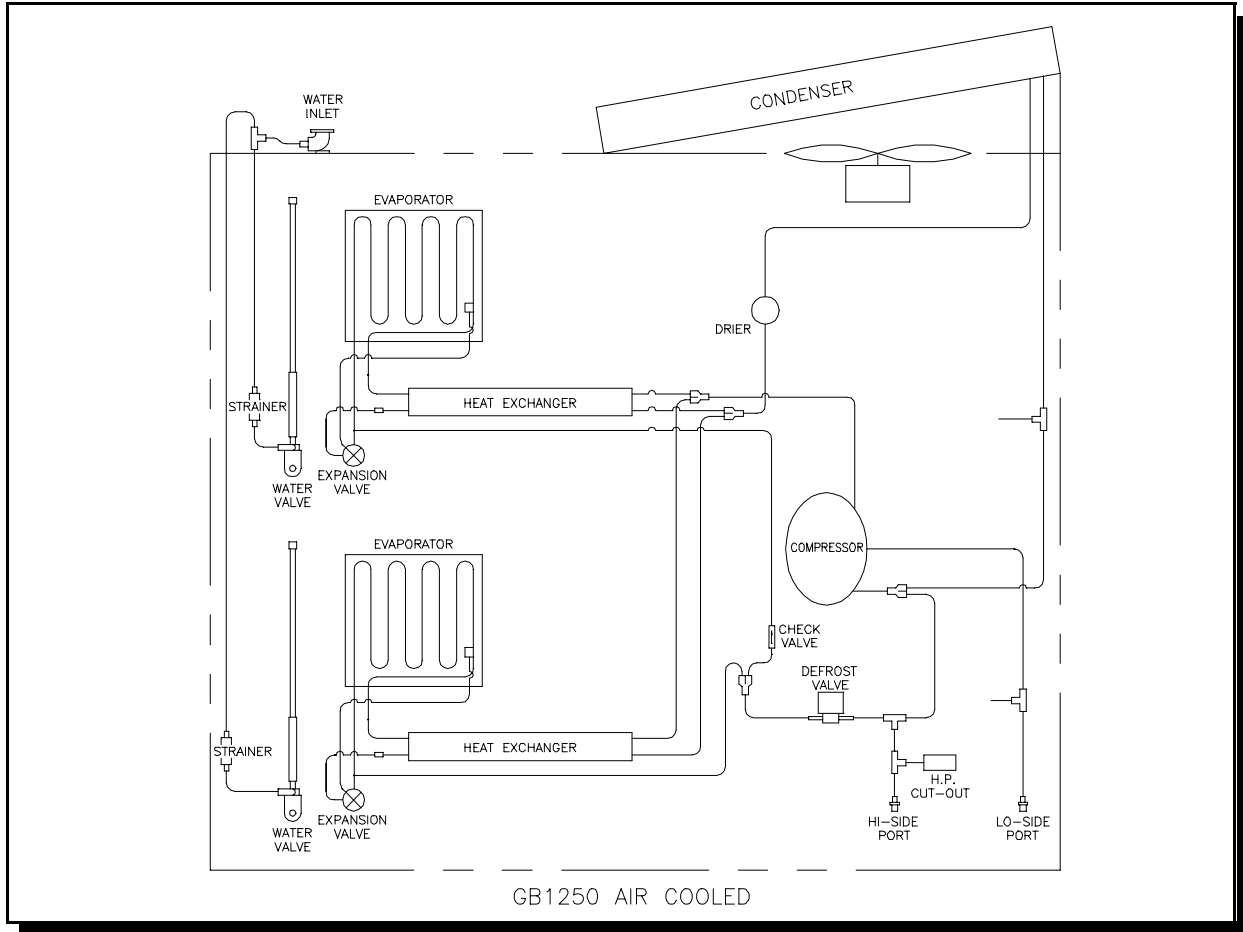

Parts List-Pictorial

Part Number	Description	Part Number	Description
GBR-00148	Evaporator (C)	102 1018 02	Air Cooled Condenser (2 Required)
GBR-00153	Evaporator (K)	102 1055 01	High Pressure Cutoff, Manual reset, R-404a
GBR-00167	Evaporator (HK)	102 1071 01	Drier
GBR-01376-FF	Water Valve	102 1191 22	Compressor (GB1254)
GBR-01379	Strainer	102 1191 23	Compressor (GB1255)
GBR-02290	Check Valve	102 1191 30	Compressor (GB1258)
GBR-02359	Expansion Valve	102 1214 04	Fan Support (2 Required)
102 1010 02	Defrost Valve Body	102 1274 01	Fan Motor (2 Required)
102 1012 01	Defrost Valve Coil	102 1275 01	Fan Blade (2 Required)