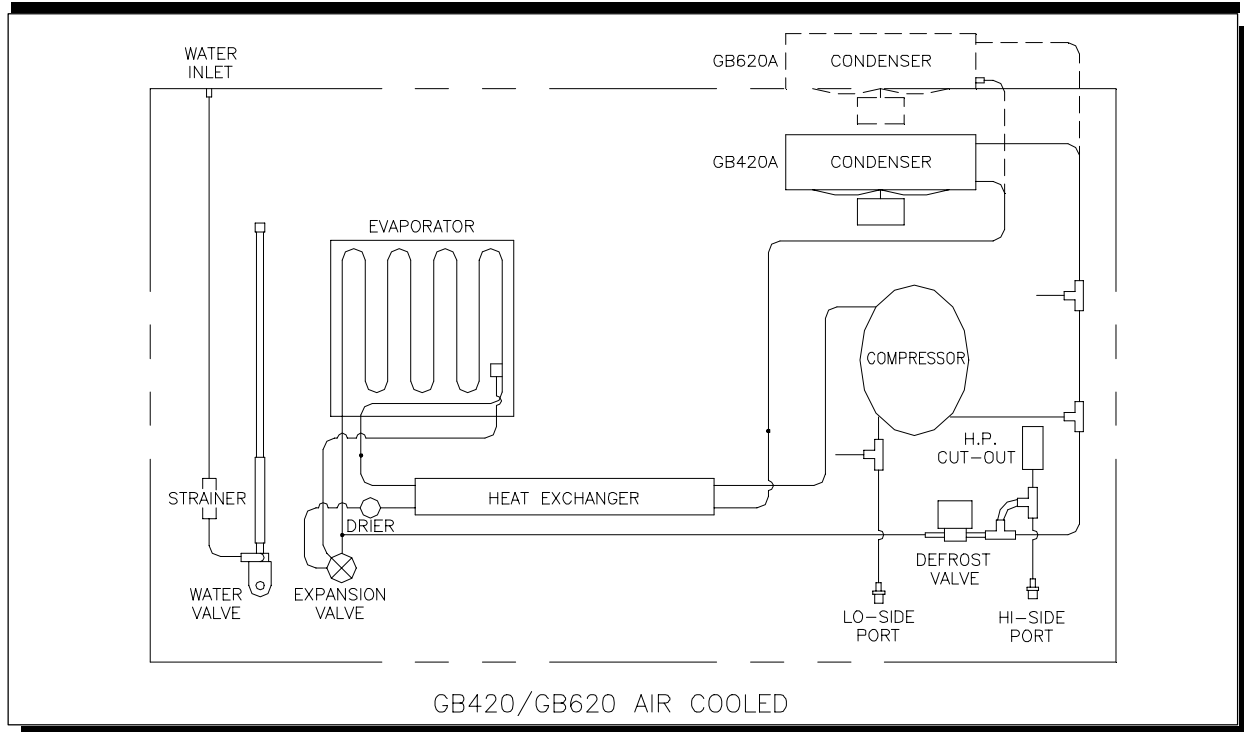

Parts List-Pictorial

Part Number	Description	Part Number	Description
GBR-00148	Evaporator (C)	GBR-02750	Drier
GBR-00153	Evaporator (K)	GBR-03347	Air Cooled Condenser (GB624/627)
GBR-00167	Evaporator (HK)	102 1010 01	Defrost Valve Body
GBR-01353	Air Cooled Condenser (GB421/427)	102 1011 01	Defrost Valve Coil (GB421)
GBR-01360	Fan Blade	102 1012 01	Defrost Valve Coil (GB427/624/627)
GBR-01362	Fan Support (GB421)	102 1212 01	Fan Motor (GB427/624/627)
GBR-01363	Fan Shroud (GB421/427)	102 1213 01	Fan Support (GB427)
GBR-01364	Fan Motor (GB421)	102 1214 01	Fan Support (GB624/627)
GBR-01375	Water Valve (GB421)	102 1215 01	Fan Shroud (GB624/627)
GBR-01376-FF	Water Valve (GB427/624/627)	102 1242 14	Compressor Replacement Kit (GB624)
GBR-01379	Strainer	102 1242 15	Compressor Replacement Kit (GB421)
GBR-02354	High Pressure Cutoff, Auto. reset, R-502	102 1242 16	Compressor Replacement Kit (GB627)
GBR-02359	Expansion Valve	102 1242 17	Compressor Replacement Kit (GB427)