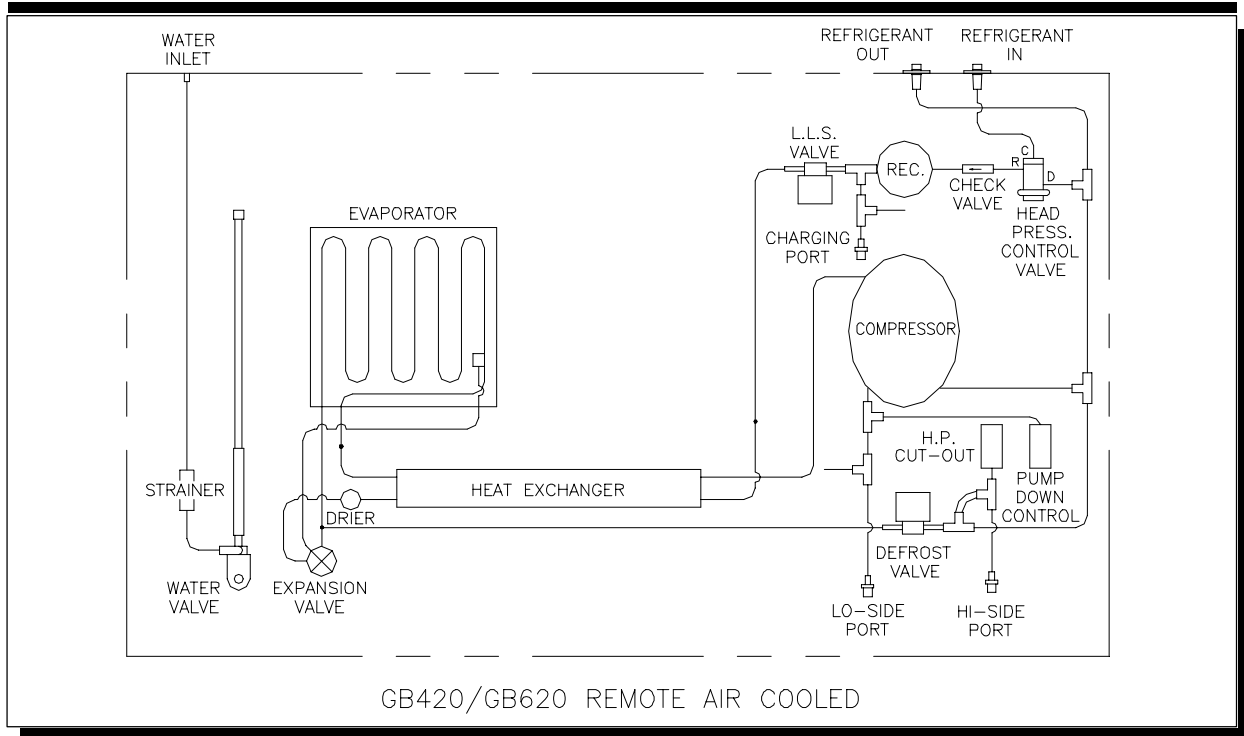

Parts List-Pictorial

Part Number	Description	Part Number	Description
GBR-00148	Evaporator (C)	GBR-02359	Expansion Valve
GBR-00153	Evaporator (K)	GBR-02750	Drier
GBR-00167	Evaporator (HK)	GBR-03370	Pump Down Control
GBR-01375	Water Valve (GB421)	102 1010 01	Defrost & Liquid Line Solenoid Valve Body
GBR-01376-FF	Water Valve (GB427/624/627)	102 1011 01	Defrost & Liquid Line Solenoid Valve Coil (GB421)
GBR-01379	Strainer	102 1012 01	Defrost & Liquid Line Solenoid Valve Coil (GB427/624/627)
GBR-01889	Refrigerant Inlet Fitting 3/8"	102 1023 01	Receiver
GBR-01890	Refrigerant Discharge Fitting 1/2"	102 1242 14	Compressor Replacement Kit (GB624)
GBR-02290	Check Valve	102 1242 15	Compressor Replacement Kit (GB421)
GBR-02351	Head Pressure Control Valve	102 1242 16	Compressor Replacement Kit (GB627)
GBR-02354	High Pressure Cutoff, Auto. reset, R-502	102 1242 17	Compressor Replacement Kit (GB427)