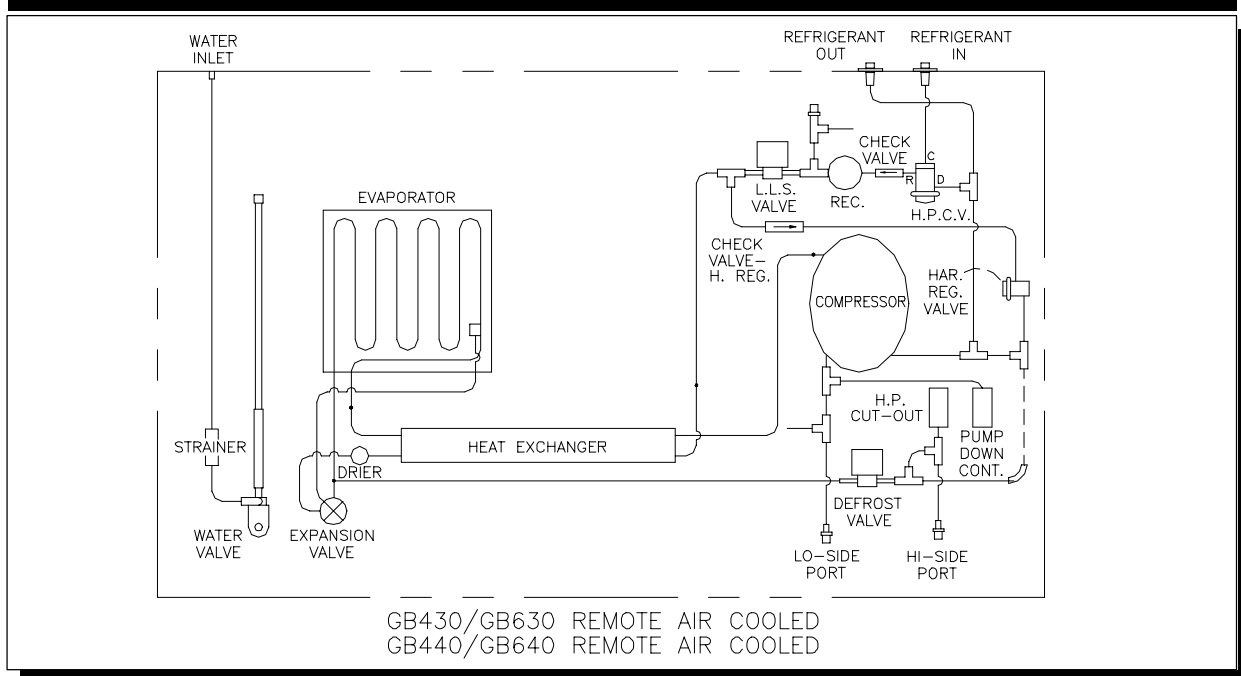

# Parts List-Pictorial

Part Number	Description	Part Number	Description
GBR-00148	Evaporator (C)	102 1010 01	Defrost (GB630/640) & L.L. Sol. Valve Body (GB430/440/630/640)
GBR-00153	Evaporator (K)	102 1011 01	Defr. & L.L. Sol. Valve Coil (GB431/441)
GBR-00167	Evaporator (HK)	102 1012 01	Defr. & L. L. Sol. Valve Coil (GB434/437/444/447/630/640)
GBR-01375	Water Valve (GB431/441)	102 1023 01	Receiver
GBR-01376-FF	Water Valve (GB434/437/444/447/630/640)	102 1055 01	High Pressure Cutoff, Manual reset, R-502/404a
GBR-01379	Strainer	102 1071 01	Drier (GB440/640)
GBR-01889	Refrigerant Inlet Fitting, 3/8"	102 1166 02	Check Valve, Harvest Regulator
GBR-01890	Refrigerant Discharge Fitting, 1/2"	102 1220 01	Harvest Regulator Valve
GBR-02290	Check Valve	102 1242 14	Comp. Repl. Kit (GB634/644)
GBR-02351	Head Press. Control Valve	102 1242 15	Comp. Repl. Kit (GB431/441)
GBR-02359	Expansion Valve	102 1242 16	Comp. Repl. Kit (GB637/647)
GBR-02750	Drier (GB430/630)	102 1242 17	Comp. Repl. Kit (GB437/447)
GBR-03370	Pump Down Control	102 1242 18	Comp. Repl. Kit (GB434/444)
102 1008 01	Defrost Valve Body (GB430/440)		