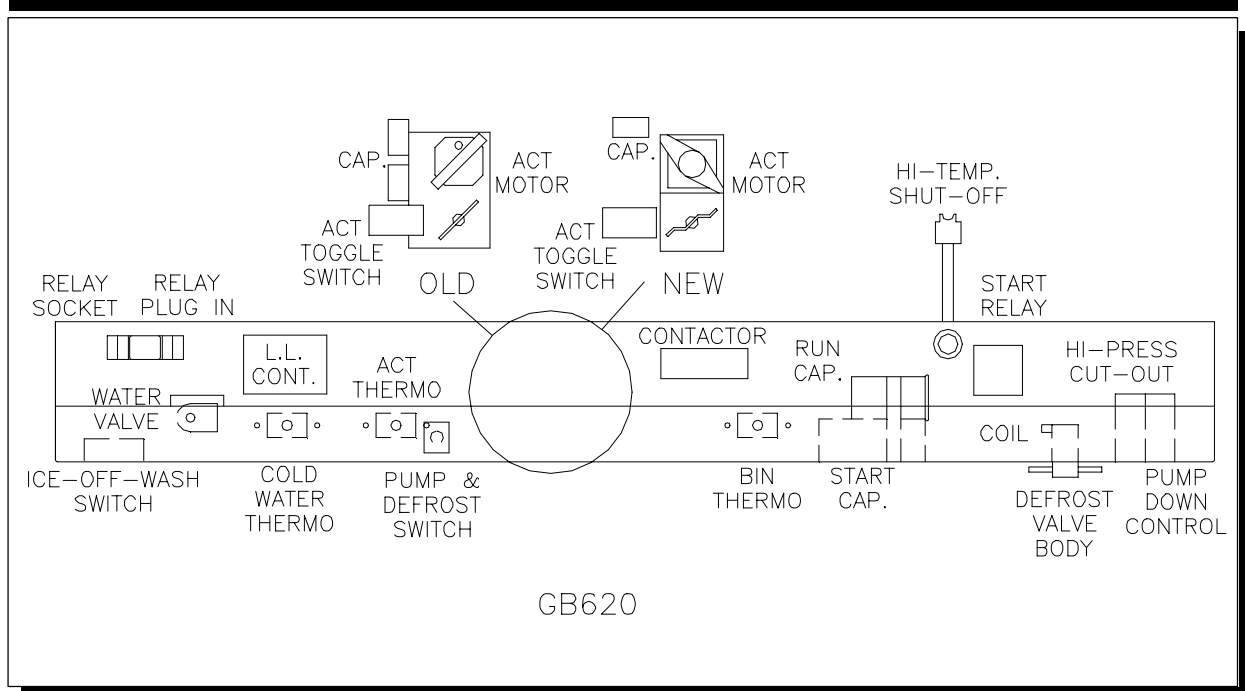

## Parts List-Pictorial

| Part Number  | Description                                  | Part Number | Description  |
|--------------|--|-------------|--|
| GBR-00813    | Bin Thermo. 120" cap. tube                   | 102 1036 01 | Contactor (GB624/627)                                |
| GBR-00814    | Actuator Thermostat                          | 102 1038 01 | Relay-Plug in (GB624R)                               |
| GBR-00826    | Capacitor 1.5 Mfd.<br>Old act. motor         | 102 1053 01 | ICE-OFF-WASH Switch                                  |
| GBR-00837    | Cold Water Thermostat                        | 102 1142 01 | L.L.Cont. (GB624/627)                                |
| GBR-00856    | Bin Thermo. 66" cap. tube                    | 102 1190 01 | Hi-Temp. Shutoff, <b>OBS.</b>                        |
| GBR-00897    | Actuator Toggle Switch                       | 102 1195 02 | Start Cap. (GB627 C. RSL5)                           |
| GBR-01376-FF | Water Valve (GB624/627)                      | 102 1196 01 | Start Cap. (GB624, RSL5)                             |
| GBR-01385-01 | Start Relay (GB624/627,<br>RSL5)             | 102 1197 01 | Run Cap. (GB624)                                     |
| GBR-02354    | High Pressure Cutoff (Auto.<br>reset, R-502) | 102 1197 02 | Run Cap. (GB627, RSL5)                               |
| GBR-03153    | Actuator Motor <u>Old</u> , <b>OBS.</b>      | 102 1200 01 | O/L Prot. (GB624, RSL5)                              |
| GBR-03370    | Pump Down<br>Cont.(Remotes)                  | 102 1217 01 | P. & D. Switch                                       |
| 102 1007 01  | Relay Socket (Remotes)                       | 102 1223 01 | Capacitor, 2.0 Mfd, GB624<br>OLD Actuator Motor only |
| 102 1010 01  | Defrost Valve Body                           | 102 1238 02 | Act. Motor <u>New</u>                                |
| 102 1012 01  | Coil (GB624/627)                             | 102 1241 02 | Cap. 1 Mfd. <u>New Act. Motor</u>                    |