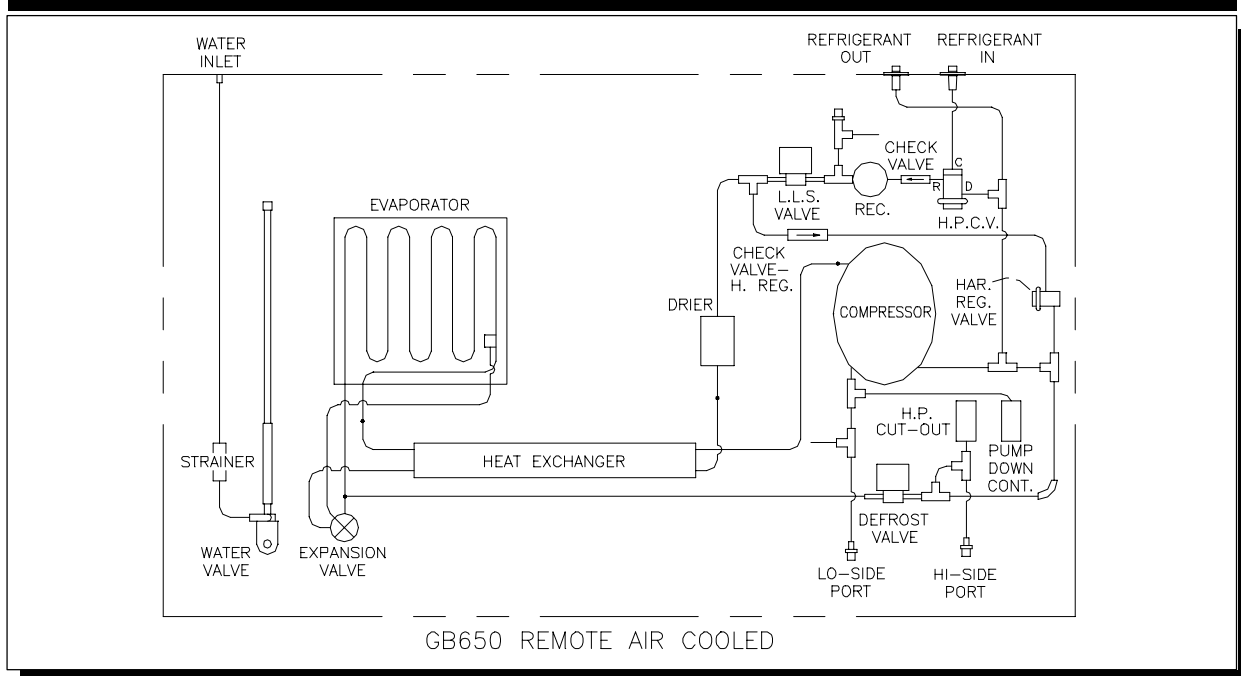

# Parts List-Pictorial

Part Number	Description	Part Number	Description
GBR-00148	Evaporator (C)	102 1012 01	Defr. & L.L. Sol. Valve Coil (GB454/650)
GBR-00153	Evaporator (K)	102 1023 01	Receiver
GBR-00167	Evaporator (HK)	102 1052 02	Pumpdown Control, direct connection (GB454/650R)
GBR-01376-FF	Water Valve (GB454/650)	102 1055 01	High Pressure Cutoff, Manual reset, R-404a
GBR-01379	Strainer	102 1071 01	Drier (GB454/650R)
GBR-01889	Refrigerant Inlet Fitting, 3/8"	102 1166 02	Check Valve, Harvest Regulator
GBR-01890	Refrigerant Discharge Fitting, 1/2"	102 1188 02	Expansion Valve (GB454)
GBR-02290	Check Valve	102 1191 26	Compressor (GB654)
GBR-02351	Head Press. Control Valve	102 1191 27	Compressor (GB657)
GBR-02359	Expansion Valve (GB650)	102 1191 31	Compressor (GB454)
102 1008 01	Defrost Valve Body (GB454)	102 1220 01	Harvest Regulator Valve
102 1010 01	Defrost (GB650) & L.L. Sol. Valve Body (GB454/650)	102 1253 01	Crankcase Heater (GB454/650R)