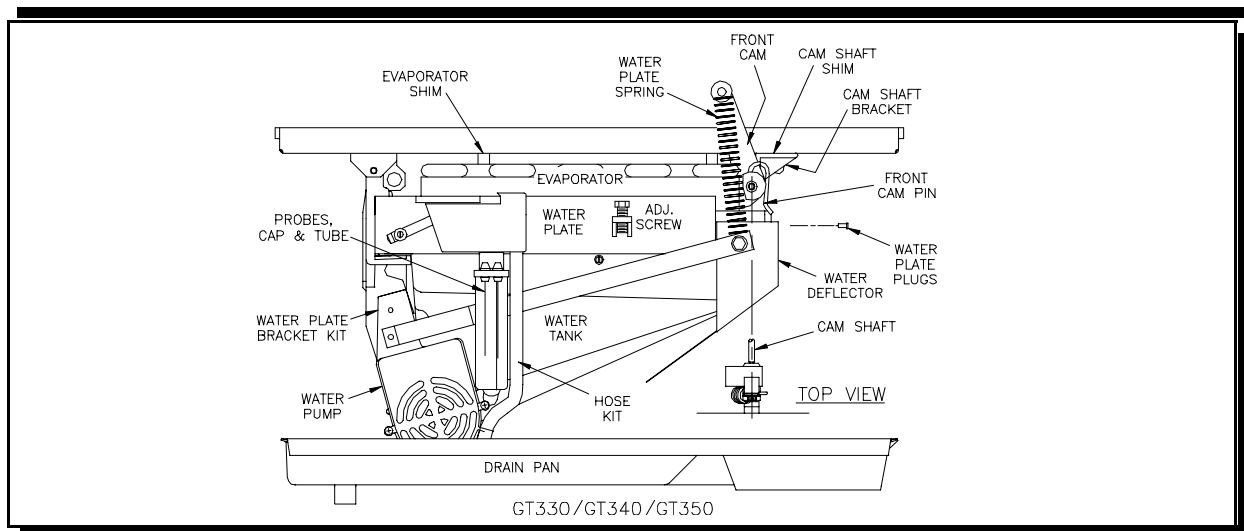

Parts List-Pictorial

Part Number	Description	Part Number	Description
GBR-00111	Evaporator Shim (10)	GYR-00201	Water Tank
GBR-00113	Evaporator Spacer, "C" or "HK", 4 req'd. (not shown)	GYR-00202	Water Deflector
GBR-00126	Evaporator Spacer, "K", 4 req'd. (not shown)	GYR-00219	Water Tank Screen (not shown)
GBR-00223	Water Plate Plugs (12)	102 1025 02	Evaporator (C)
GBR-00282-06	Water Plate Bracket Kit (front & rear)	102 1025 03	Evaporator (HK)
GBR-00580	Cam Shaft Shim (2 thin-2 thick)	102 1025 04	Evaporator (K)
GBR-00909	Water Plate Spring (2 req'd.)	102 1100 02	Drain Pan/Chute, Bottom Drain
GBR-00937	Cam Shaft Bracket- Rear (1 req.)	102 1100 03	Drain Pan/Chute (Multiplex)
GBR-00949	Rear Cam (not shown)	102 1127 03	Water Pump (GT334/344/354)
GBR-00951	Water Plate Spring Boss	102 1154 02	Water Distrib. Tube Kit
GBR-00969	Front Cam	102 1201 01	Drain Tube, Bottom drain
GBR-02087	Hose Kit	102 1210 01	Front Cam Pin (5)
GBR-03230	Adjusting Screw	102 1216 02	Probes, Cap & Tube
GTR-00204-B	Water Pump (GT331/341/351)	102 1221 01	Cam Shaft
GTR-00206-FF-B	Water Pump (GT337/347/357)	102 1222 01	Cam Shaft Bracket-Front (1 req.)
GTR-00221	Water Plate (C)	102 1290 01	Drain Tube, Back drain
GTR-00222	Water Plate (HK & K)	102 1291 01	Drain Pan/Chute, Back drain