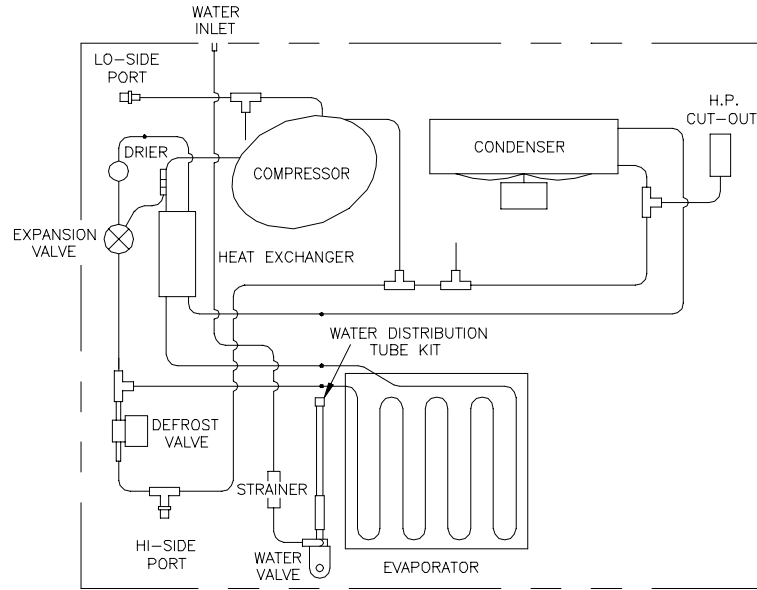

Parts List-Pictorial

GT330/GT340/GT350 AIR COOLED

Part Number	Description	Part Number	Description
GBR-01353	Air Cooled Condenser	102 1055 01	High Pressure Cutoff, Manual reset, R-502/404a
GBR-01379	Strainer	102 1154 02	Water Distribution Tube Kit
GBR-02750	Drier	102 1188 02	Expansion Valve
GYR-00361	Water Valve (GT331/341/351)	102 1191 24	Compressor (GT351)
GYR-00362-FF	Water Valve (GT334/337/344/347/354/357)	102 1191 25	Compressor (GT357)
102 1008 01	Defrost Valve Body	102 1191 32	Compressor (GT354)
102 1011 01	Coil (GT331/341/351)	102 1198 02	Comp. O/L (GT351)
102 1012 01	Coil (GT334/337/344/347/354/357)	102 1198 04	Comp. O/L (GT357)
102 1014 01	Fan Motor (GT331/341/351)	102 1198 08	Comp. O/L (GT354)
102 1014 02	Fan Motor (GT337/347/357)	102 1214 02	Fan Support
102 1015 01	Fan Motor (GT334/344/354)	102 1215 03	Fan Shroud
102 1016 02	Fan Blade	102 1242 11	Comp. Repl. Kit (GT331/341)
102 1025 02	Evaporator (C)	102 1242 12	Comp. Repl. Kit (GT334/344)
102 1025 03	Evaporator (HK)	102 1242 13	Comp. Repl. Kit (GT337/347)
102 1025 04	Evaporator (K)		