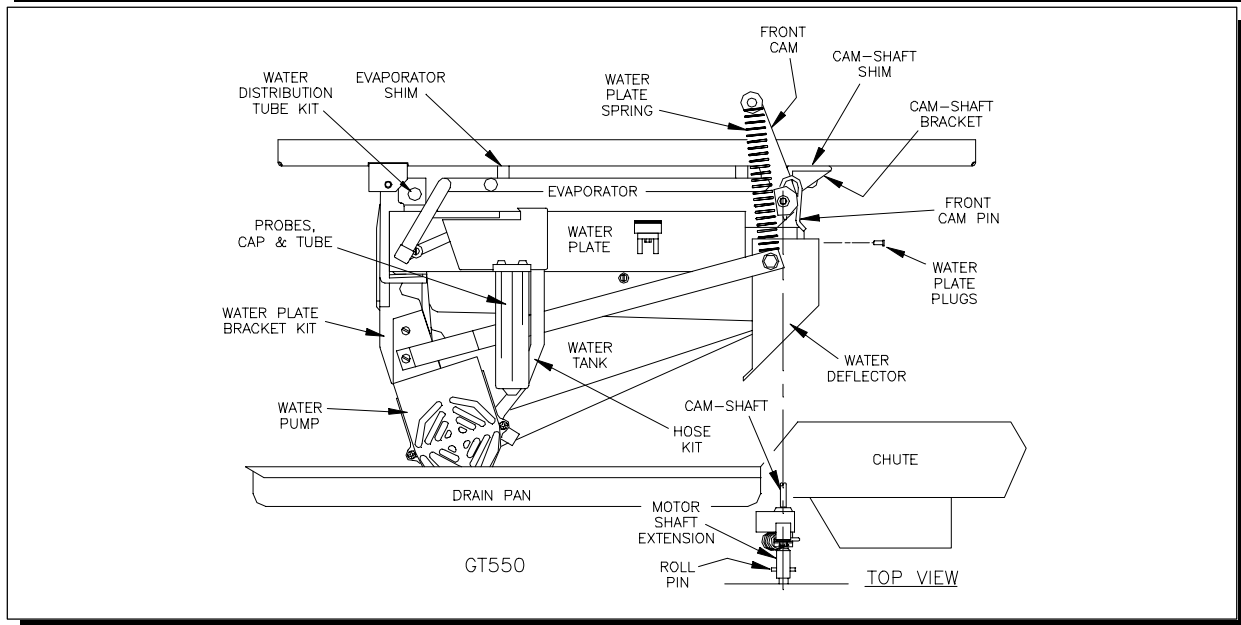

# Parts List-Pictorial

Part Number	Description	Part Number	Description
GAR-00203	Water Tank	GBR-00580	Cam Shaft Shim (2 thin-2 thick)
GBR-00111	Evaporator Shim (10)	GBR-00909	Water Plate Spring (2 req'd.)
GBR-00113	Evaporator Spacer, "C", or "HK", 4 req'd. (not shown)	GBR-00937	Cam Shaft Bracket (2 req'd.)
GBR-00126	Evaporator Spacer, "K", 4 req'd. (not shown)	GBR-00942	Cam Shaft
GBR-00148	Evaporator (C)	GBR-00949	Rear Cam (not shown)
GBR-00153	Evaporator (K)	GBR-00951	Water Plate Spring Boss
GBR-00167	Evaporator (HK)	GBR-00959	Roll Pin (10)
GBR-00200	Water Plate (C)	GBR-00969	Front Cam
GBR-00202	Water Deflector	GBR-02087	Hose Kit
GBR-00208-B	Water Pump (GT551)	102 1100 04	Drain Pan
GBR-00223	Water Plate Plugs (12)	102 1100 05	Chute
GBR-00245	Water Tank Screen (not shown)	102 1127 02	Water Pump (GT554)
GBR-00270	Water Plate (HK & K)	102 1209 01	Motor Shaft Extension
GBR-00282-06	Water Plate Bracket Kit (front & rear)	102 1210 01	Front Cam Pin (5)
GBR-00403	Water Distrib. Tube Kit	102 1216 01	Probes, Cap & Tube