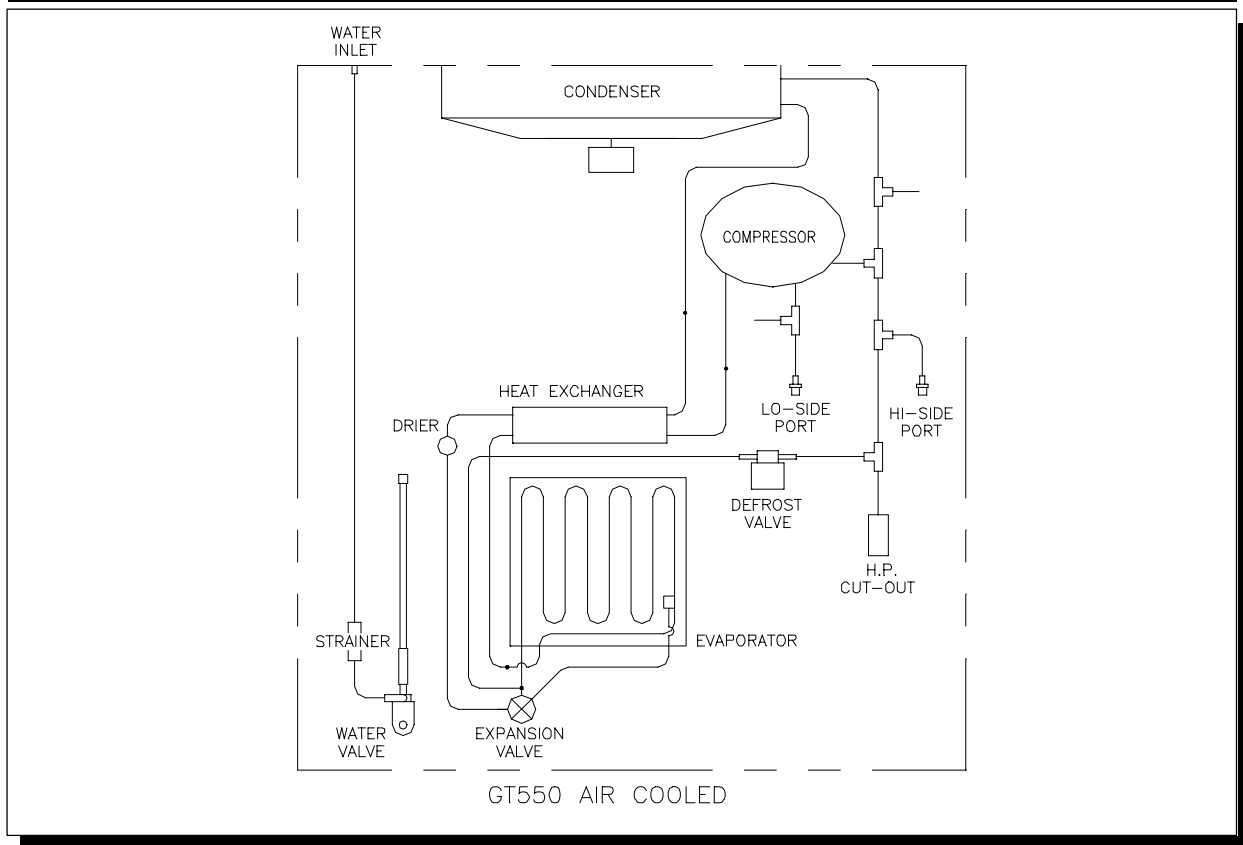

# Parts List-Pictorial

Part Number	Description	Part Number	Description
GBR-00148	Evaporator (C)	102 1014 01	Fan Motor, 115V(GT551A)
GBR-00153	Evaporator (K)	102 1015 01	Fan Motor, 230V(GT554A)
GBR-00167	Evaporator (HK)	102 1016 02	Fan Blade
GBR-01375	Water Valve,120V (GT551)	102 1018 03	Air Cooled Condenser
GBR-01376-FF	Water Valve, 240V (GT554)	102 1055 01	High Pressure Cutoff, Manual reset, R-404a
GBR-01379	Strainer	102 1191 21	Compressor (GT551)
GBR-02359	Expansion Valve	102 1191 33	Compressor (GT554)
GBR-02750	Drier	102 1198 03	Comp. O/L (GT551)
102 1010 01	Defrost Valve Body	102 1198 07	Comp. O/L (GT554)
102 1011 01	Def. Valve Coil, 120V(GT551)	102 1214 01	Fan Support
102 1012 01	Def. Valve Coil, 240V(GT554)	102 1215 04	Fan Shroud