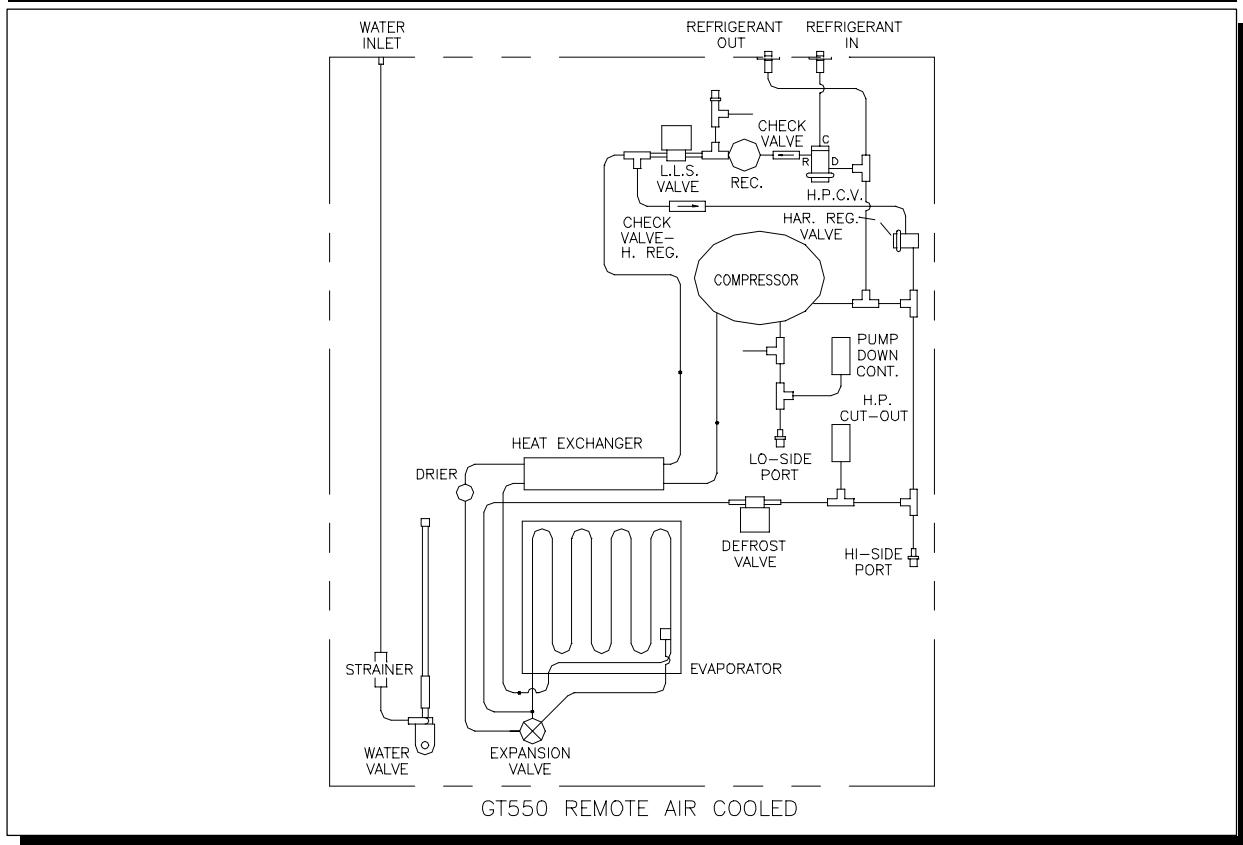

Parts List-Pictorial

Part Number	Description	Part Number	Description
GBR-00148	Evaporator (C)	102 1011 01	Defrost & L.L. Solenoid Valve Coil, 120V (GT551R)
GBR-00153	Evaporator (K)	102 1012 01	Defrost & L.L. Solenoid Valve Coil, 240V (GT554R)
GBR-00167	Evaporator (HK)	102 1023 01	Receiver
GBR-01375	Water Valve, 120V (GT551)	102 1052 02	Pump Down Control, Direct connection
GBR-01376-FF	Water Valve, 240V (GT554)	102 1055 01	High Pressure Cutoff, Manual reset, R-404a
GBR-01379	Strainer	102 1071 01	Drier
GBR-01889	Refrigerant Inlet Fitting 3/8"	102 1166 02	Check Valve-Harvest Regulator
GBR-02290	Check Valve	102 1191 21	Compressor (GT551)
GBR-02351	Head Press. Control Valve	102 1191 33	Compressor (GT554)
GBR-02359	Expansion Valve	102 1198 03	Comp. O/L (GT551)
GBR-03370	Pump Down Control, Cap. tube connection	102 1198 07	Comp. O/L (GT554)
102 1010 01	Defrost & L.L. Solenoid Valve Body	102 1220 01	Harvest Regulator Valve