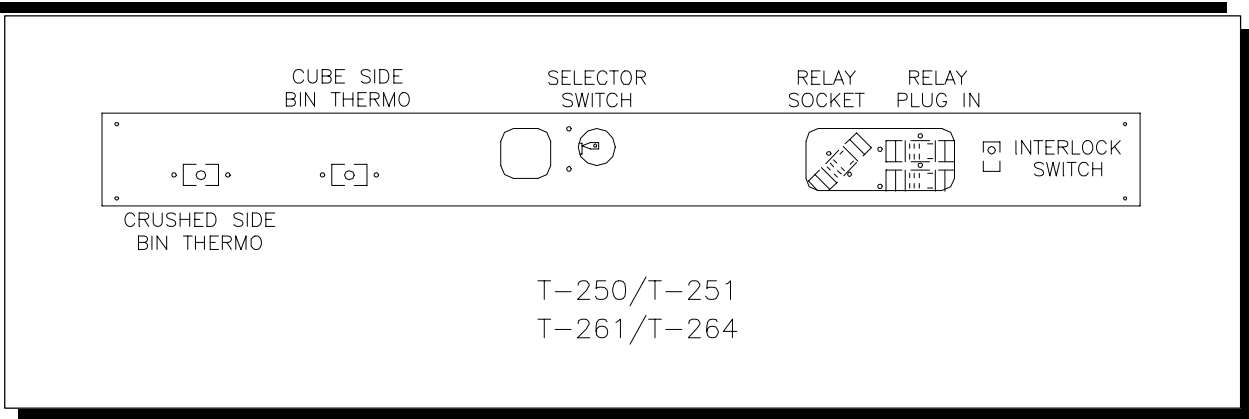

# Parts List-Pictorial

Part Number	Description
GBR-00856	Crusher & Cube Side Bin Thermostat
102 1007 01	Relay Socket
102 1037 01	Relay-Plug in (T-251/T-261)
102 1038 01	Relay-Plug in (T-250/T-264)
102 1217 04	Selector Switch
102 1217 03	Interlock Switch

Part Number	Description
102 1202 04	Front Panel
102 1225 01	Selector Knob
102 1226 01	Switch Actuator Link

# Parts List-Pictorial

Part Number	Description
102 1133 02	Crusher Motor
102 1148 02	Drive Pulley-24 Tooth (T-250/T-251)
102 1148 03	Driven Pulley-72 Tooth (T-250/T-251)
102 1150 02	Drive Belt (T-250/T-251)
102 1152 02	Bearing (2 req'd.) (T-250/T-251)
102 1221 02	Selector Shaft
102 1221 03	Drive Shaft
102 1227 01	Hopper Cap
102 1230 01	Comb
102 1231 01	Selector Plate
102 1257 01	Drive Pulley-13 Tooth (T-261/T-264)
102 1258 01	Driven Pulley-36 Tooth (T-261/T-264)
102 1259 01	Drive Belt (T-261/T-264)
102 1260 01	Bearing (2-req'd.) (T-261/T-264)
102 1261 01	Cutter Wheel Assembly (Fits All)