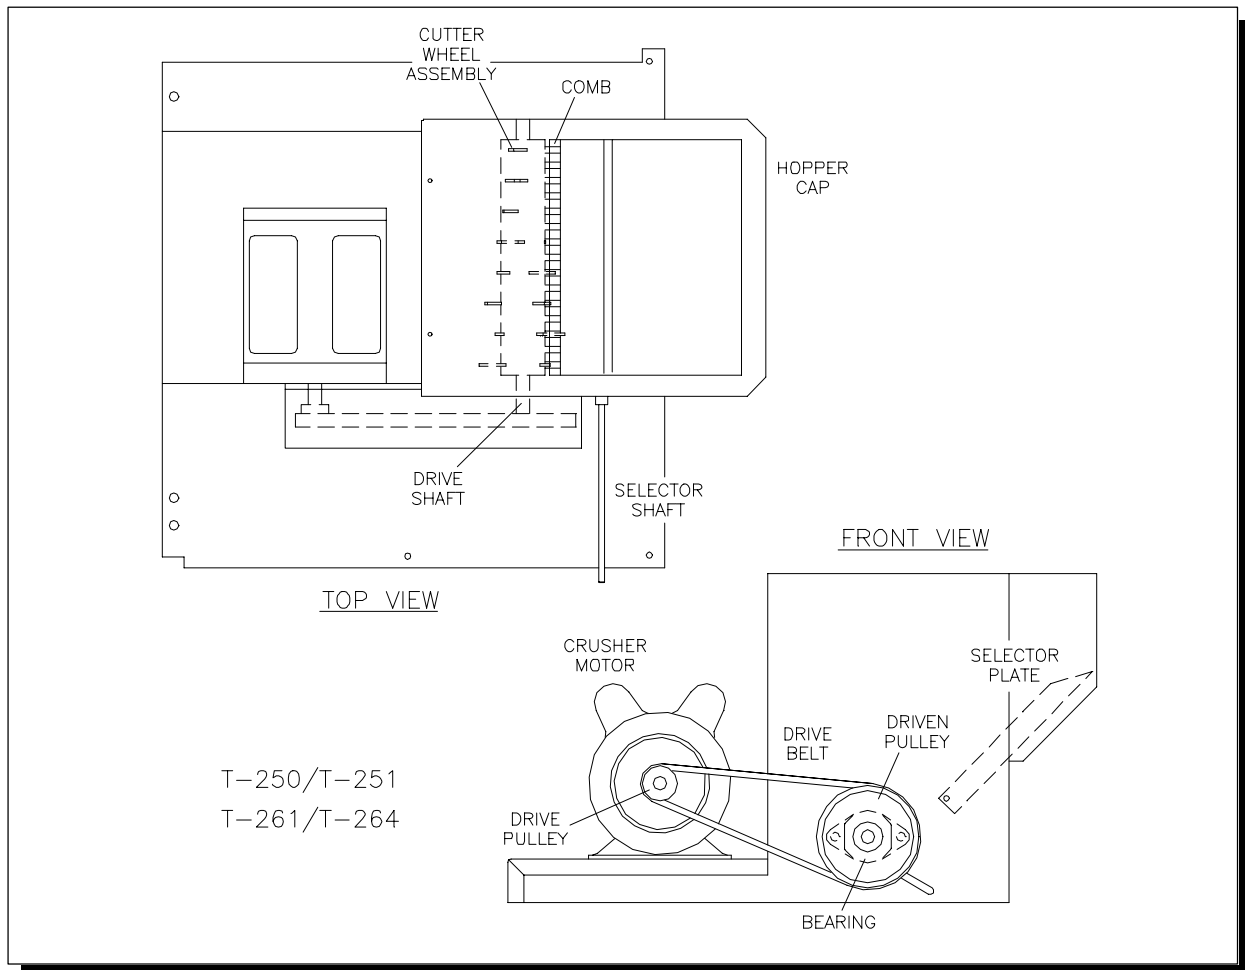

# Parts List-Pictorial

Part Number	Description
GBR-00856	Crusher & Cube Side Bin Thermostat
102 1007 01	Relay Socket
102 1037 01	Relay-Plug in (T-251/T-261)
102 1038 01	Relay-Plug in (T-250/T-264)
102 1217 04	Selector Switch
102 1217 03	Interlock Switch

Part Number	Description
102 1202 04	Front Panel
102 1225 01	Selector Knob
102 1226 01	Switch Actuator Link

# Parts List-Pictorial

Part Number	Description
102 1133 02	Crusher Motor
102 1148 02	Drive Pulley-24 Tooth (T-250/T-251)
102 1148 03	Driven Pulley-72 Tooth (T-250/T-251)
102 1150 02	Drive Belt (T-250/T-251)
102 1152 02	Bearing (2 req'd.) (T-250/T-251)
102 1221 02	Selector Shaft
102 1221 03	Drive Shaft
102 1227 01	Hopper Cap
102 1230 01	Comb
102 1231 01	Selector Plate
102 1257 01	Drive Pulley-13 Tooth (T-261/T-264)
102 1258 01	Driven Pulley-36 Tooth (T-261/T-264)
102 1259 01	Drive Belt (T-261/T-264)
102 1260 01	Bearing (2-req'd.) (T-261/T-264)
102 1261 01	Cutter Wheel Assembly (Fits All)